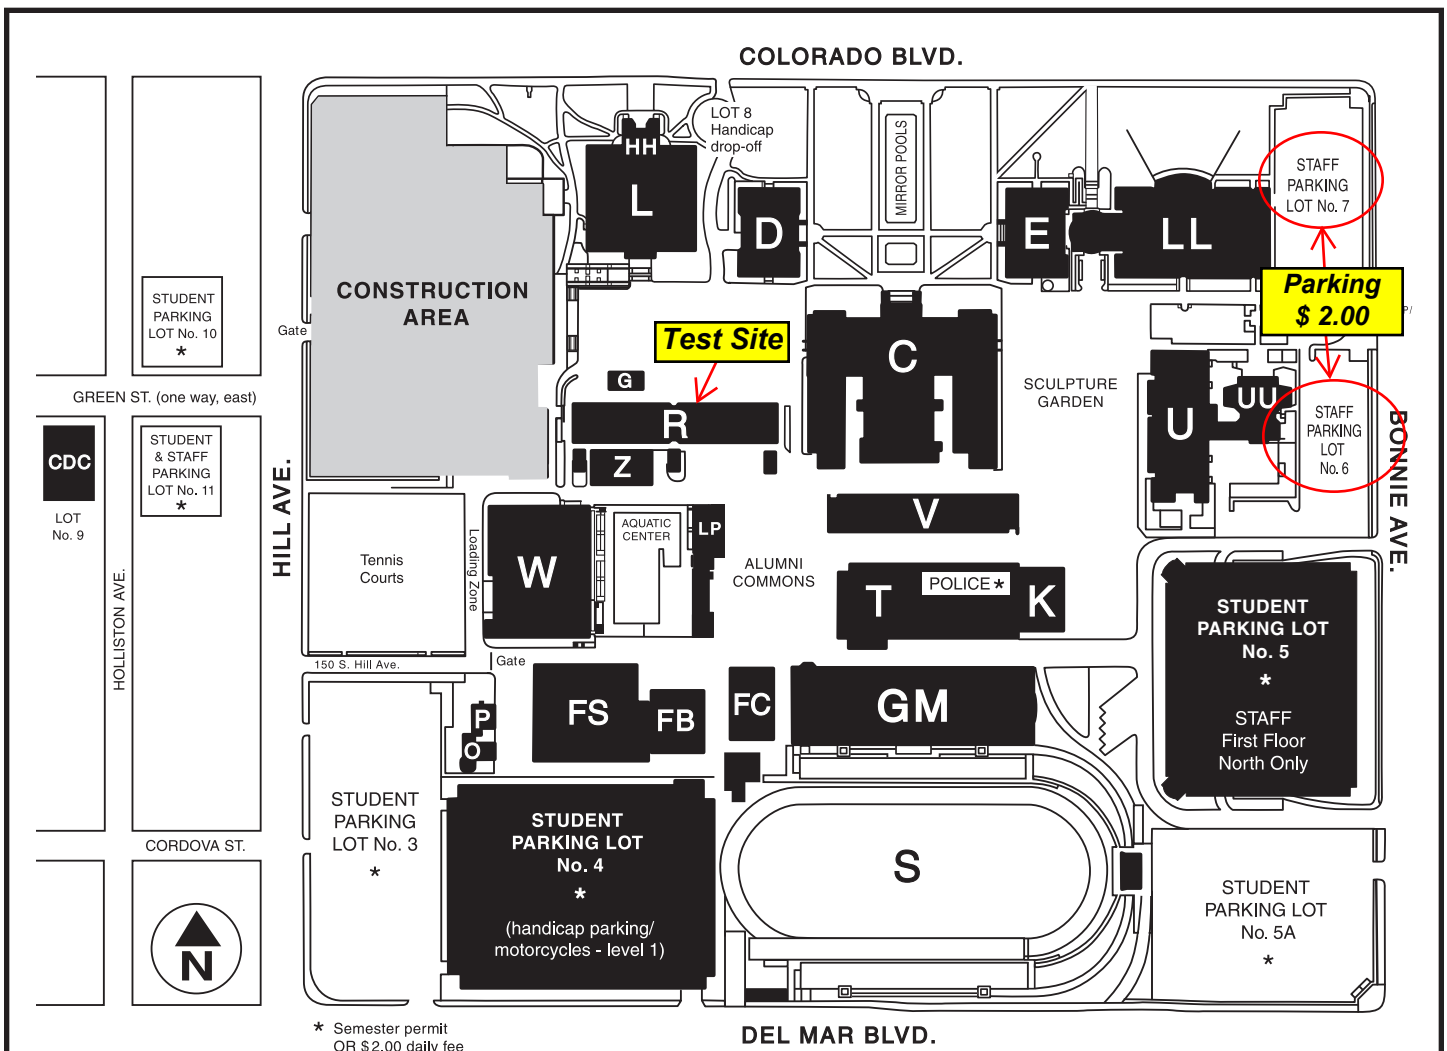

Pasadena City College - Campus Map

Revised 4/07

* Semester permit
OR \$2.00 daily fee

PASADENA CITY COLLEGE

1570 E. COLORADO BLVD., PASADENA, CA 91106-2003 • (626) 585-7123

Admissions and RecordsL113
 AssessmentD205
 Art GalleryG
 Bank (Student Business Services)W
 BookstoreW
 Business & Computer Technology
 DivisionR201
 Cafeteria/Lancer's PassLP
 Campus CenterCC
 Career and Technical EducationC221
 Career CenterL103
 Counseling ServicesL104
 Disabled StudentsD209
 Engineering & Technology Division ...V212
 English DivisionC245
 EOP&SL107
 Extended Learning CenterD108
 Facilities Services/ShopsFS
 Financial Aid/ScholarshipsL114