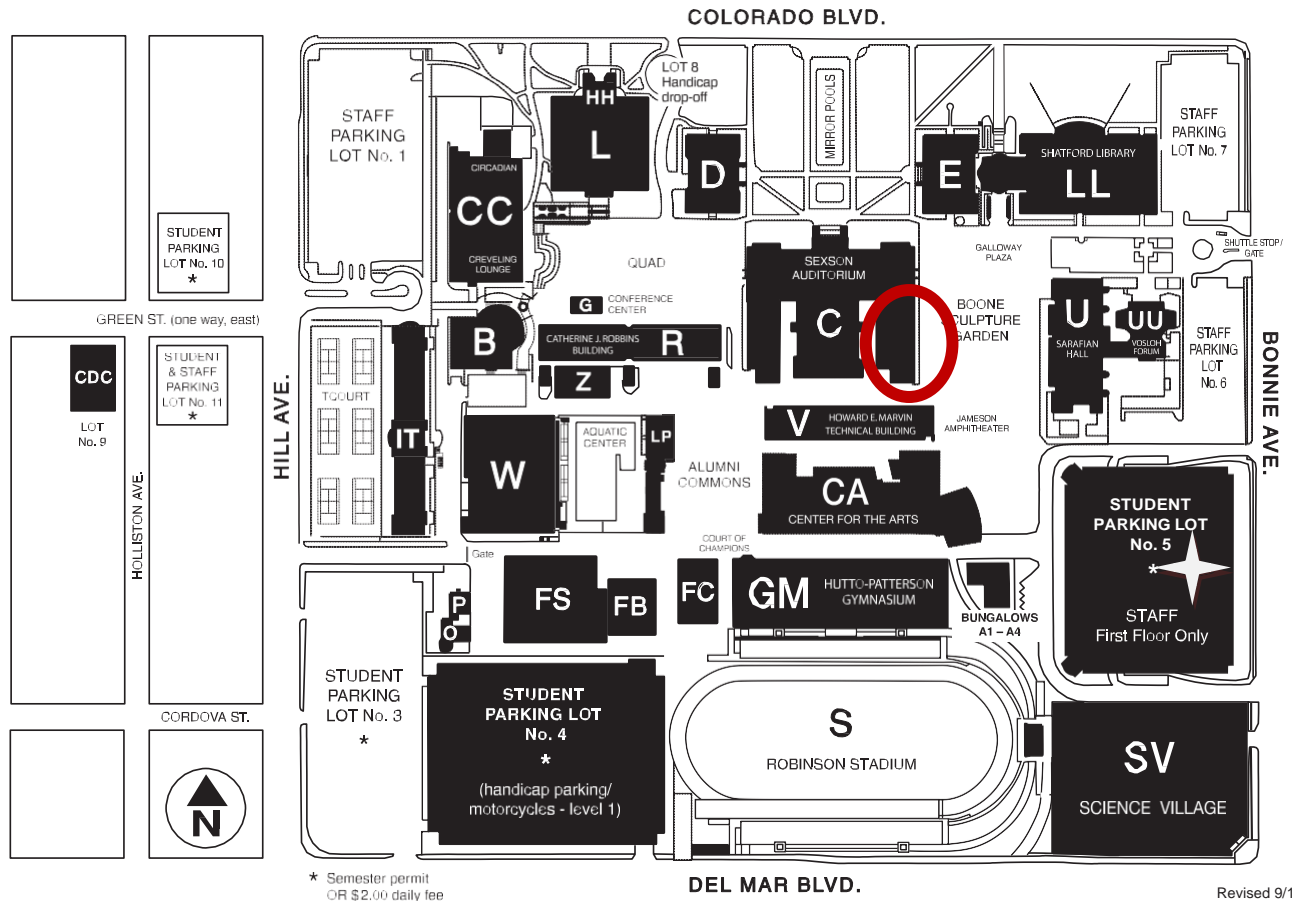

PASADENA CITY COLLEGE - CAMPUS MAP

1570 E. Colorado Blvd., Pasadena, CA 91106-2003 • (626) 585-7123 • www.pasadena.edu

Academic Affairs	C229
Admissions and Records	L113
Alumni Relations.....	CC
Assessment.....	D205
Athletics Department	GM201
Bookstore	B
Business & Computer Technology	R201
Business and College Services	C221
Business Services.....	C221
CalWORKs	L107
Campus Center	CC
Career and Technical Education	IT200
Career Center	L103
Cashier	L
Catherine J. Robbins Building.....	R
Center for the Arts Building	CA
Ceramics Lab	Z
Circadian	CC
Conference Center.....	G
Counseling Services	L104
Creveling Lounge	CC
Disabled Student Programs and Services	D209
Engineering & Technology Department	IT200
English Department	C245
EOP&S	L107
Extension & Contract Education.....	IT200